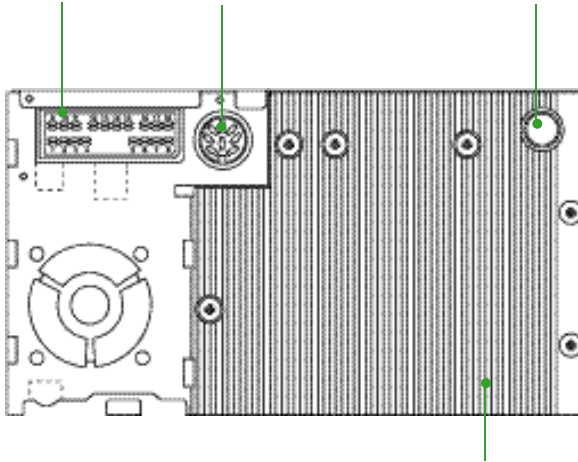

18

8 6 CD

18 I/O

8 DIN

1	FRONT RIGHT SP (+)	10	REAR RIGHT SP(-)
2	REAR RIGHT SP (+)	11	ILL. GND (DIM.-)
3	ILL. B+ (DIM.+)	12	AUTO ANT. B+
4	ACC B+	13	REMOCON GROUND
5	BACK UP B+	14	NEGATIVE GROUND
6	TELEPHONE MUTE (5V)	15	REAR REMOCON DATA
7	REAR LEFT SP (+)	16	FRONT REMOCON DATA
8	FRONT LEFT SP (+)	17	REAR LEFT SP(-)
9	FRONT RIGHT SP(-)	18	FRONT LEFT SP (-)

1	ACC. B+
2	BACK UP B+
3	CHASSIS GND
4	DATA
5	CHASSIS GND
6	AUDIO R-CH
7	AUDIO L-CH
8	AUDIO GND