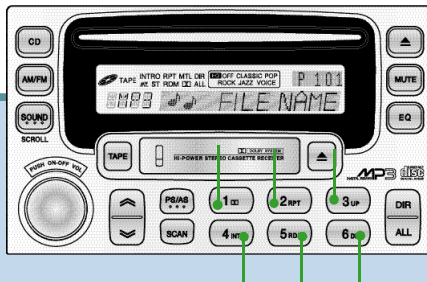

(1~6)

	1~6	
	1~6	1
	TAPE, CD, MP3 CD	CD
1 MEM	DOLBY ON / OFF (TAPE)	
2 RPT	REPEAT ON / OFF (TAPE, CD, MP3 CD CD)	
3 LP	DISC UP (CD /MP3 CD)	
4 INT	DISC UP (MP3 PLAY) (가)	
5 RDM	INTRO ON / OFF (CD, MP3 CD CD)	
6 DN	MP3 PLAY (INT)	
	RANDOM ON / OFF (CD, MP3 CD CD)	
	MP3 PLAY (RDM)	
	DISC DOWN (CD , MP3 CD)	
	DISC DOWN (MP3 PLAY)	
	MP3 PLAY (DN)	

MP3 CD DIR / ALL

MP3 PLAY	" DIR "	
PLAY		
MP3 PLAY	" ALL "	DISC PLAY